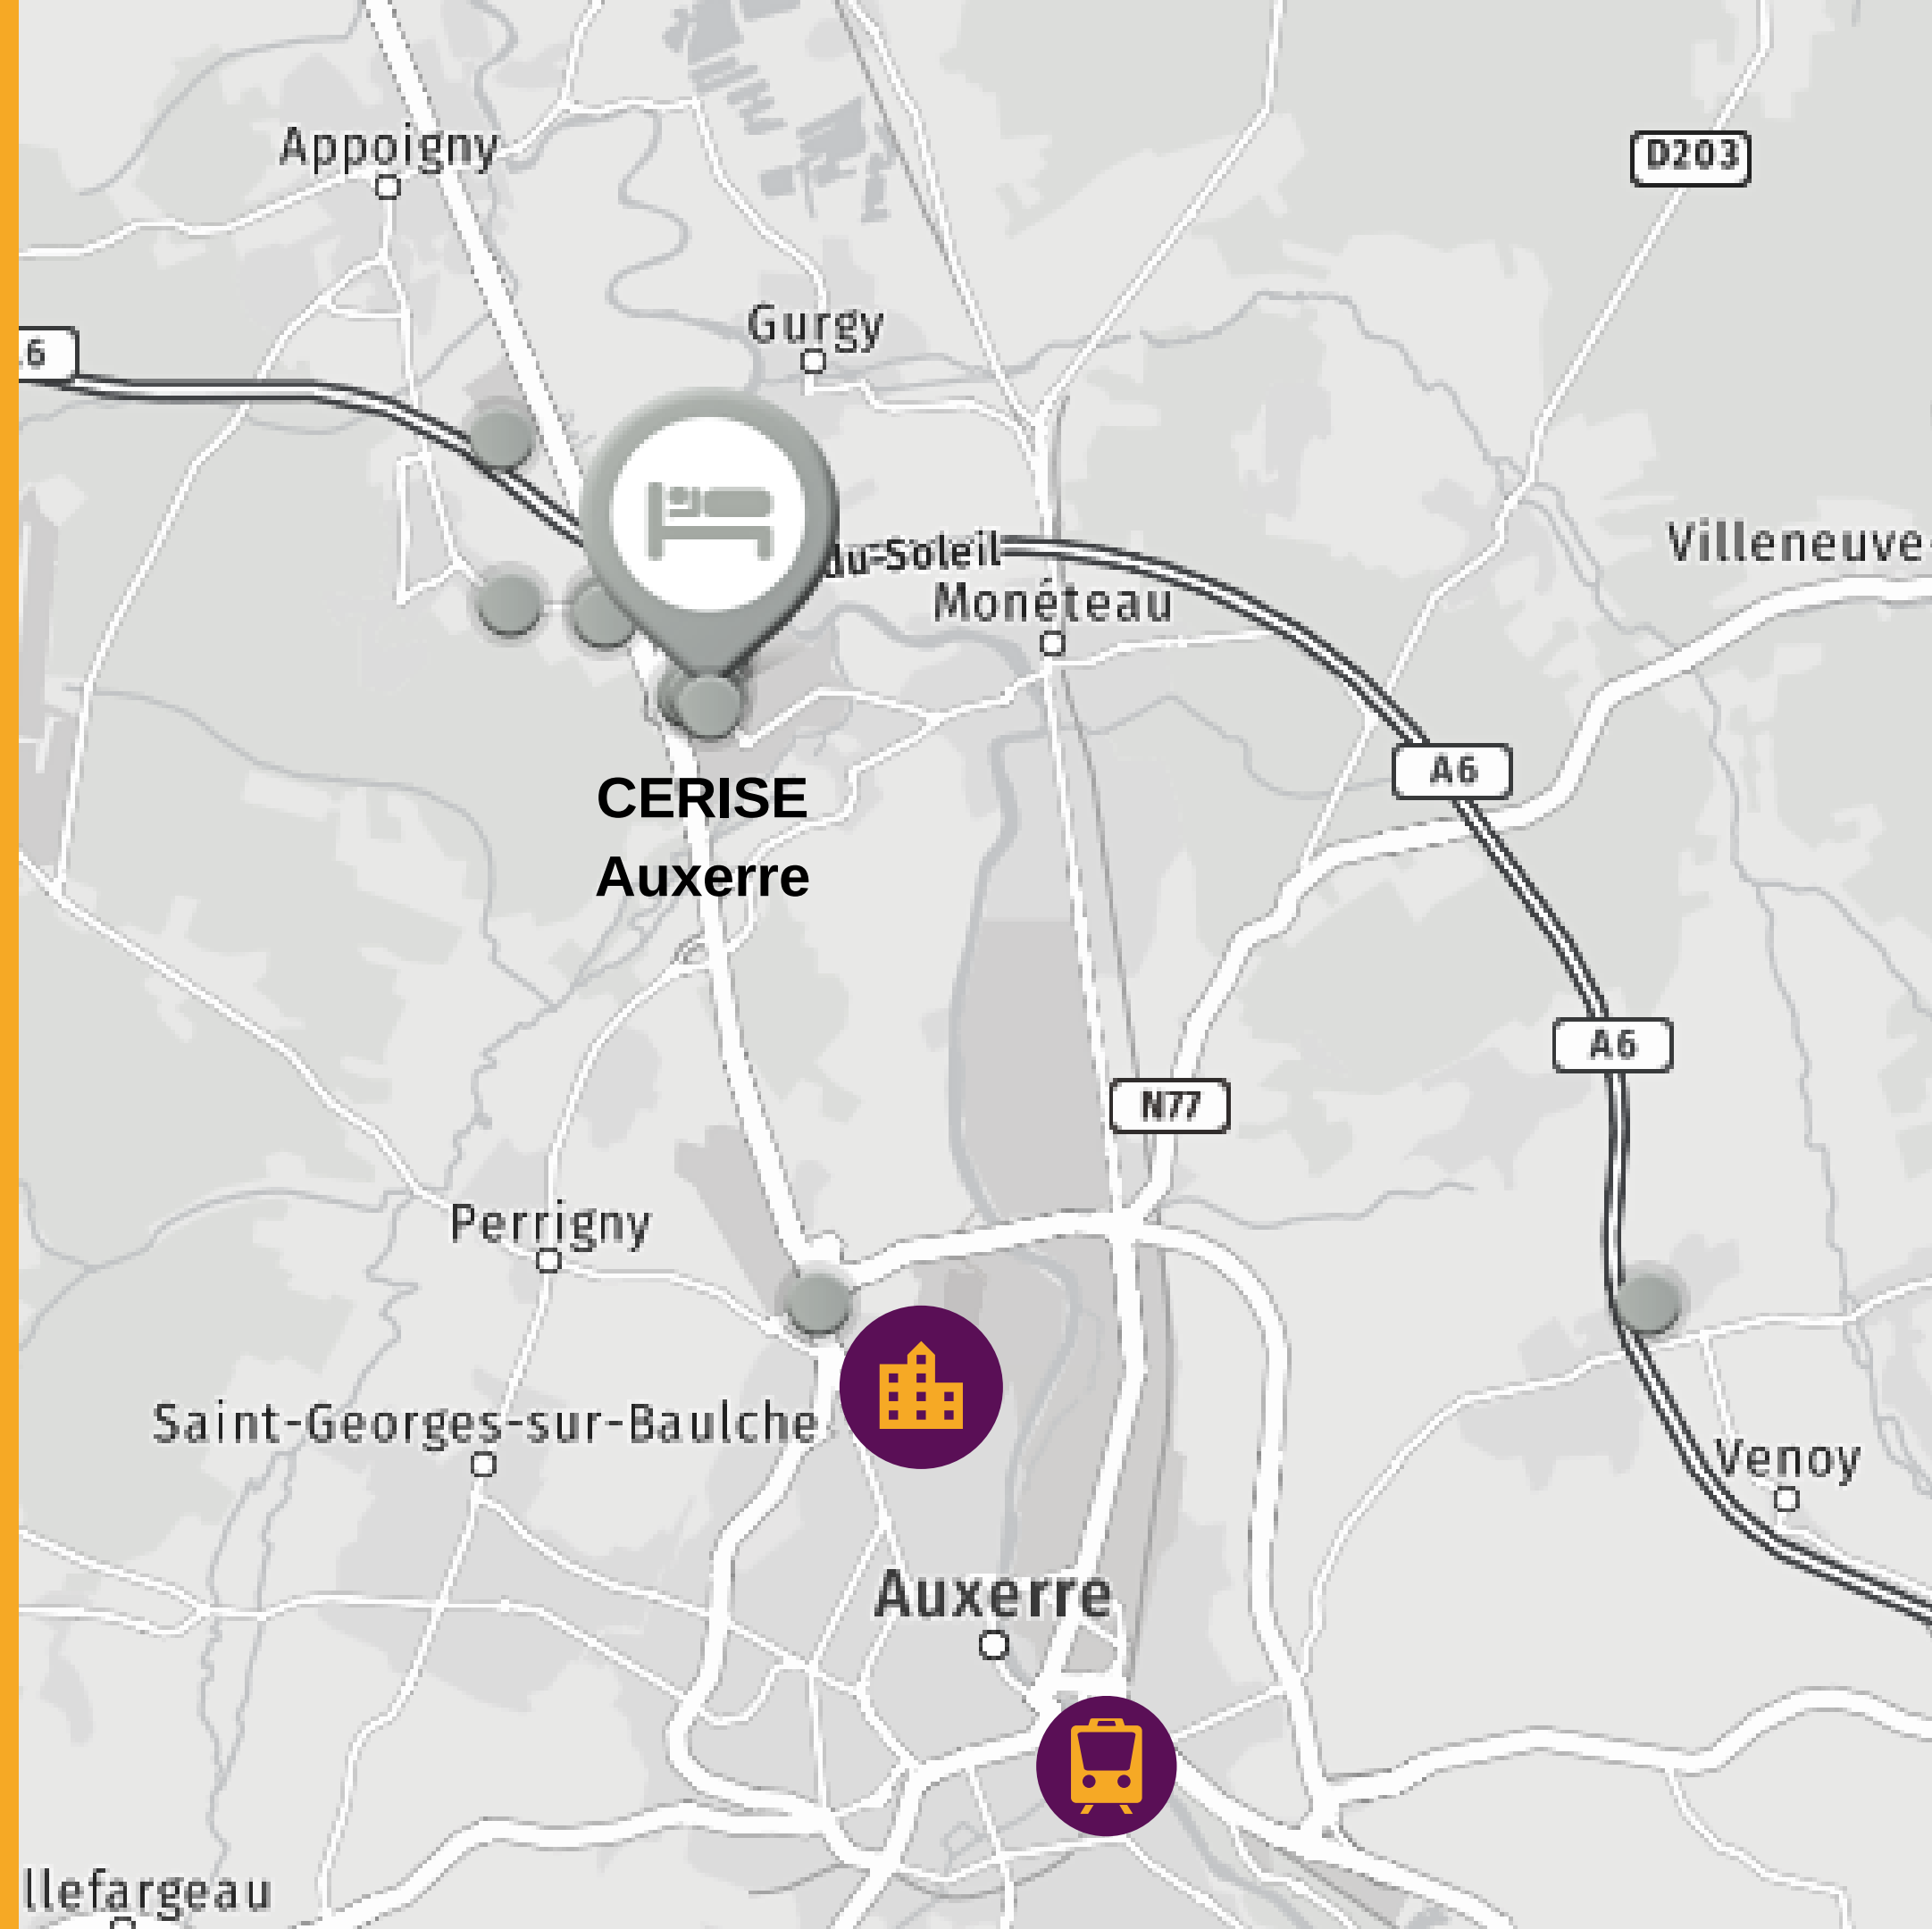

ACCESS TO CERISE AUXERRE

3KM AWAY FROM
AUXERRE CITY-CENTER
5 min drive.

9KM AWAY FROM AUXERRE
SAINT-GERVAIS
TRAIN STATION
12 min drive.

153KM AWAY FROM
PARIS-ORLY AIRPORT
1h35 drive.