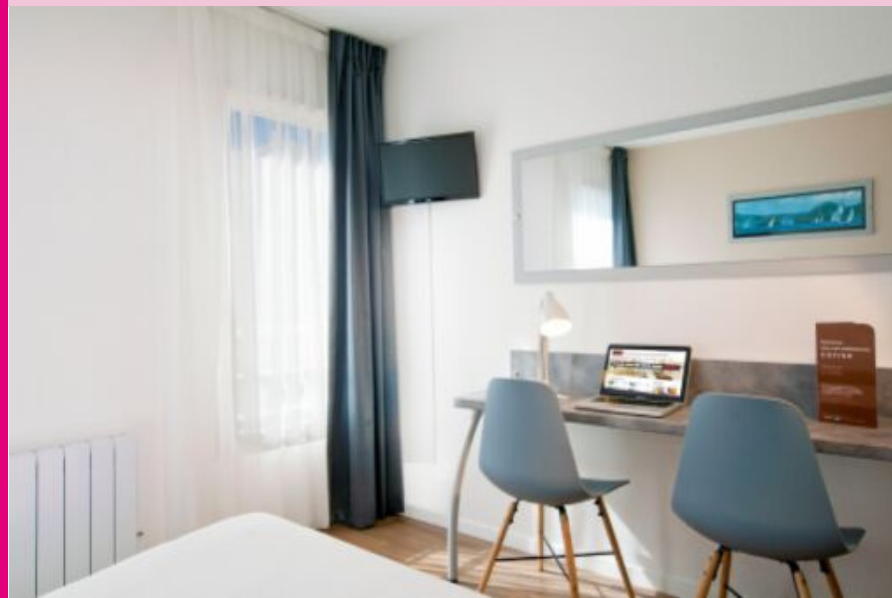

Secure parking

ROOM EQUIPMENT

Free Wi-Fi

TV

Equipped kitchenette

SERVICES

Bedding & towels included

Cleaning included during and after the stay

Buffet or Express Breakfast

Non-contractual photo

cerise

From the studio to 6 people apartments

2 PEOPLE STUDIO

20m²
Double bed
140cm x 190cm
OR 2 twin beds

4 PEOPLE APARTMENT

30m²
Double bed 140cm x
190cm
& 1 convertible sofa

6 PEOPLE APARTMENT

60m²
Duplex
Double bed - 140cm x 190cm
2 single beds - 80cm X 190cm
& convertible sofa

Furnished work area :
table, wardrobe, desk and
chair, Wi-Fi, TV.

Bedroom : high-quality
bedding, storage