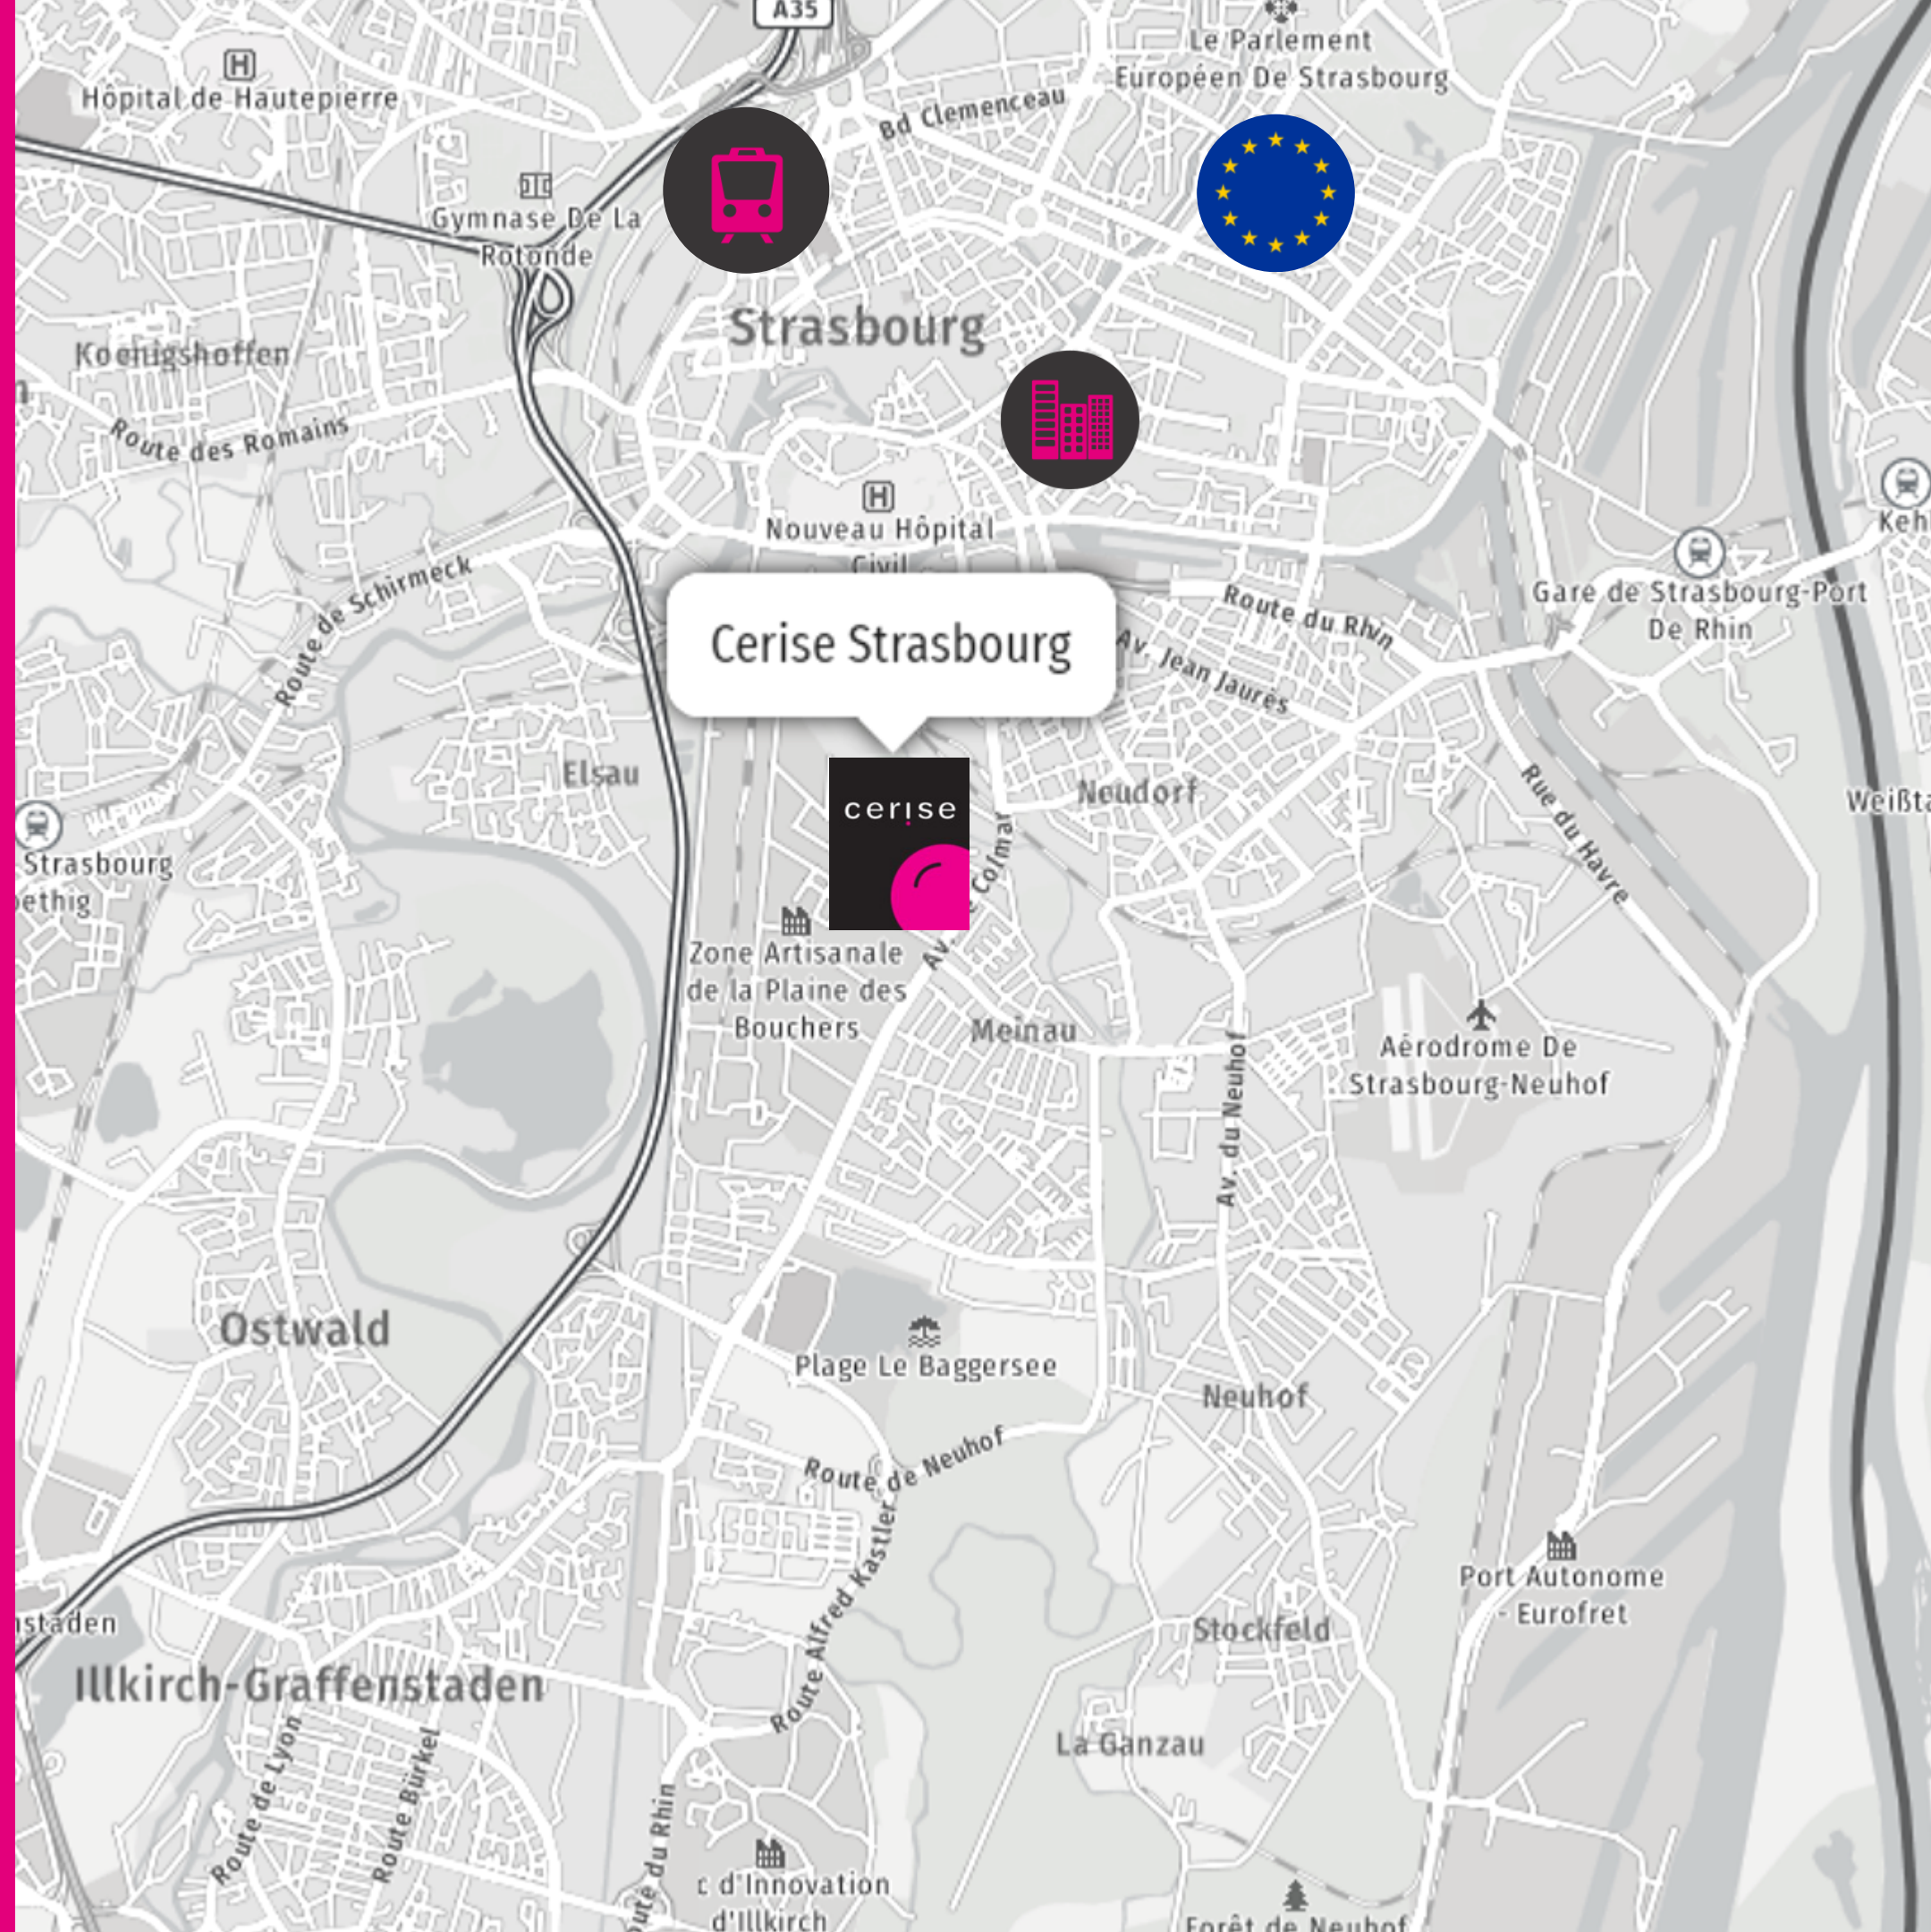

# ACCESS TO CERISE STRASBOURG

10 MIN AWAY FROM THE CITY-CENTER BY TRAMWAY

Tramway Ligne A

15 MIN FROM THE TRAIN STATION BY TRAMWAY

Tramway Ligne A

20 MIN FROM THE EUROPEAN PARLIAMENT BY TRAMWAY

Tramway Ligne E

Tramway A direction Illkirch Lixenbuhl stop "Lycée Couffignal".