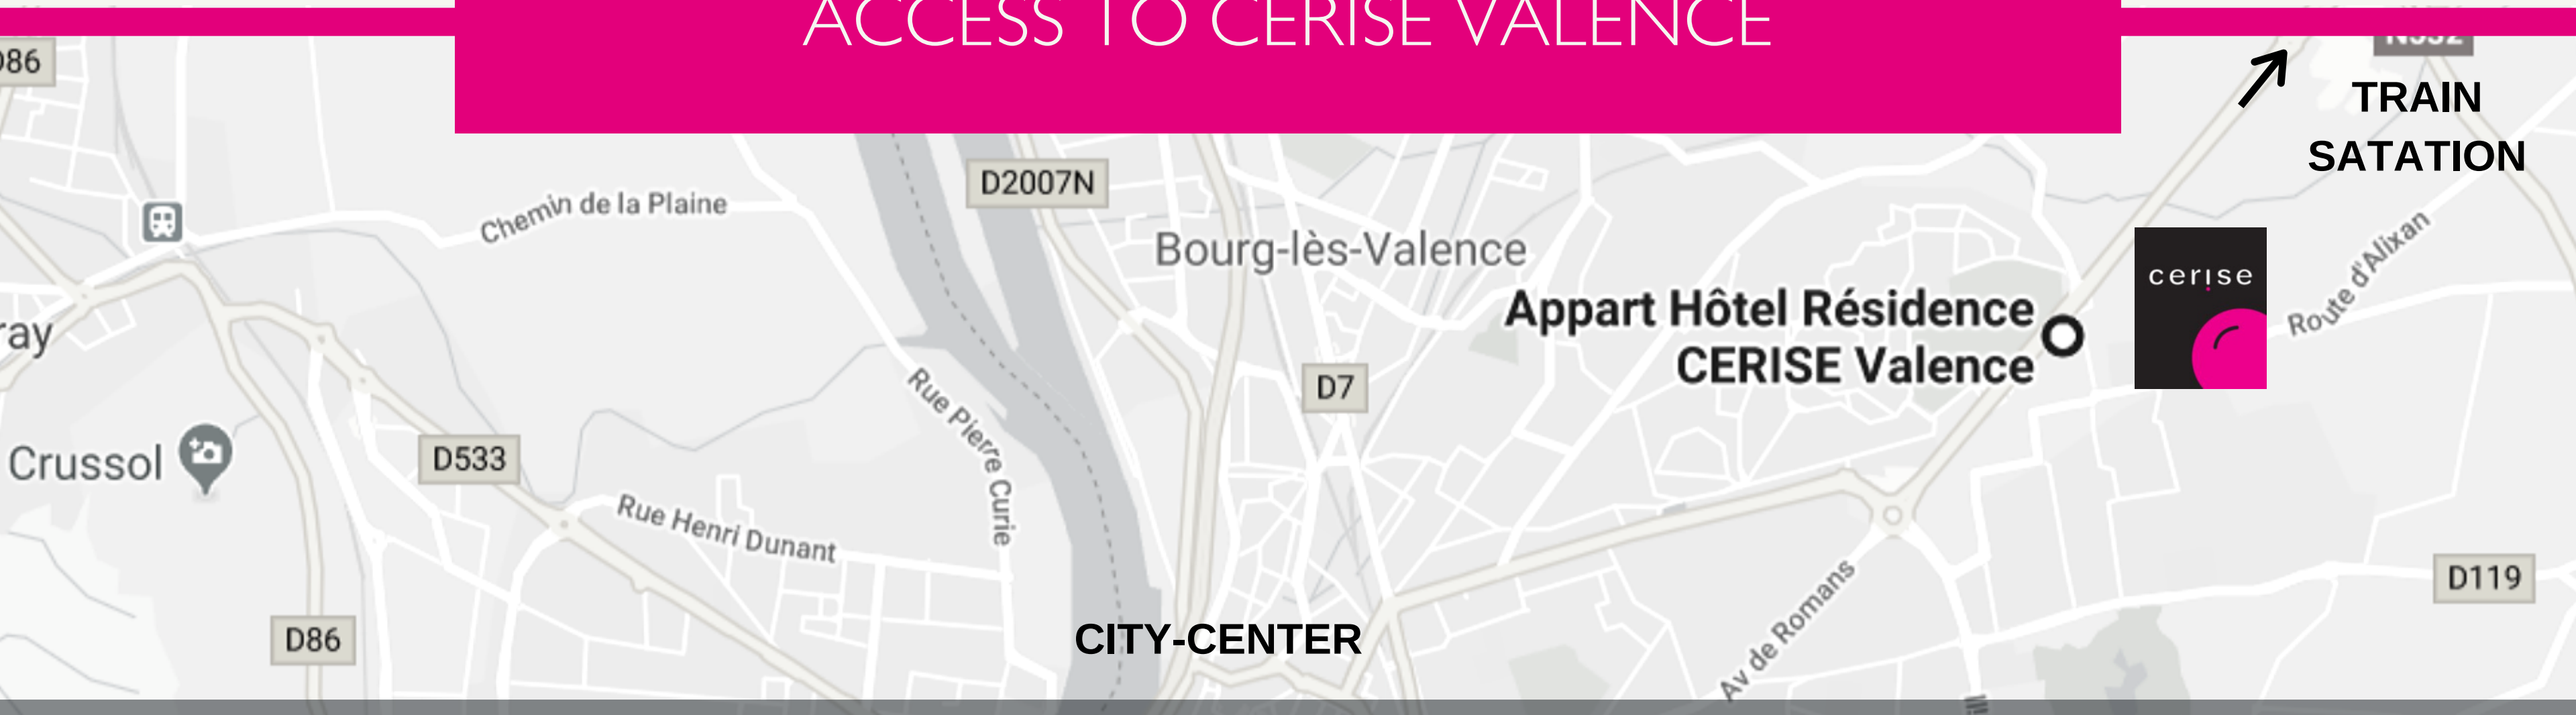

4KM FROM
VALENCE CITY-CENTER

10 min drive
10 min bus ride

4.5KM FROM VALENCE
TRAIN STATION

10 min drive
10 min bus ride

115KM FROM
LYON ST-EXUPERY AIRPORT

1h10 min drive

ACCESS TO CERISE VALENCE

Bus : Ligne 1 & 2 to city-center (Stop Valence 2) and ligne Citéa to the train station