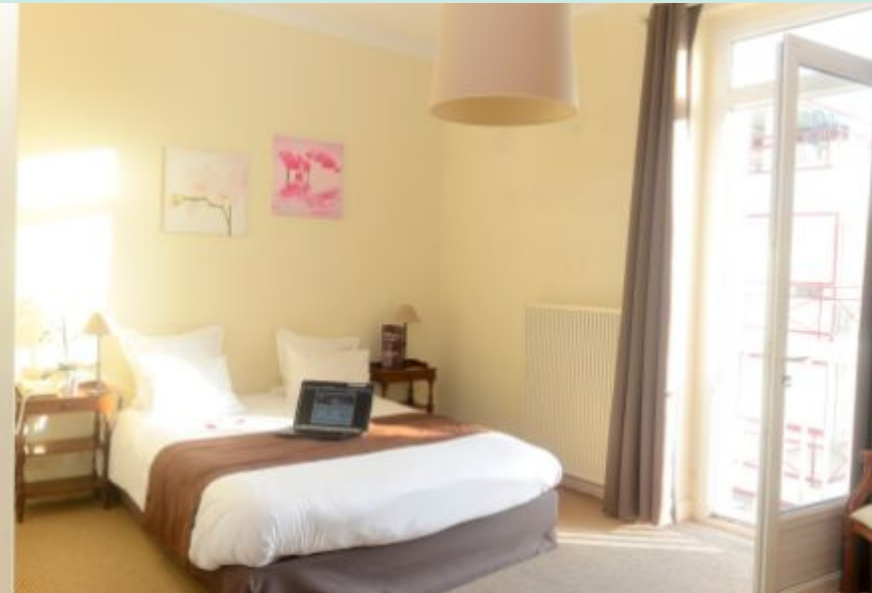

# A range of comfort rooms

DOUBLE ROOM  
CITY VIEW

20m<sup>2</sup>

Double bed 160 x 200 cm  
OR 2 single beds 90x 200 cm

TRIPLE ROOM  
CITY VIEW

27m<sup>2</sup>

Double bed 160 x 200 cm  
& 1 single bed 90x 200 cm

DOUBLE ROOM  
OCEAN VIEW

20m<sup>2</sup>

Double bed 160 x 200 cm  
OR 2 single beds 90x 200 cm

TRIPLE ROOM  
OCEAN VIEW

27m<sup>2</sup>

Double bed 160 x 200 cm  
& 1 single bed 90x 200 cm

**Bedroom :** high-quality bedding,  
desk, chair, minibar.